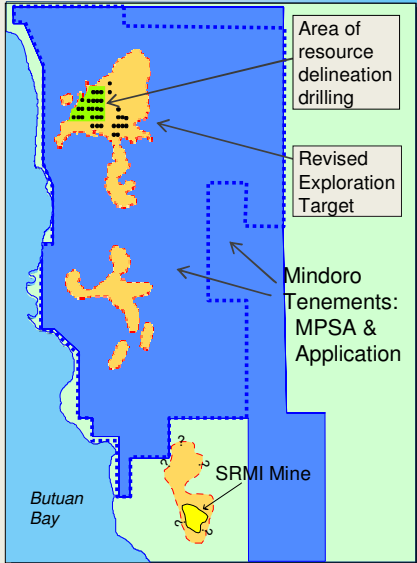

L10450N

Northern Agata Nickel laterite

Southern Agata Nickel laterite

Delta Drilling Area

- Completed drillhole
- Nickel Laterite mineralization
- 300 Topographic contour
- MRL tenement

**MINDORO RESOURCES LTD.**  
**AGATA PROJECT**  
**Nickel Laterite**  
**Drill Hole Location**