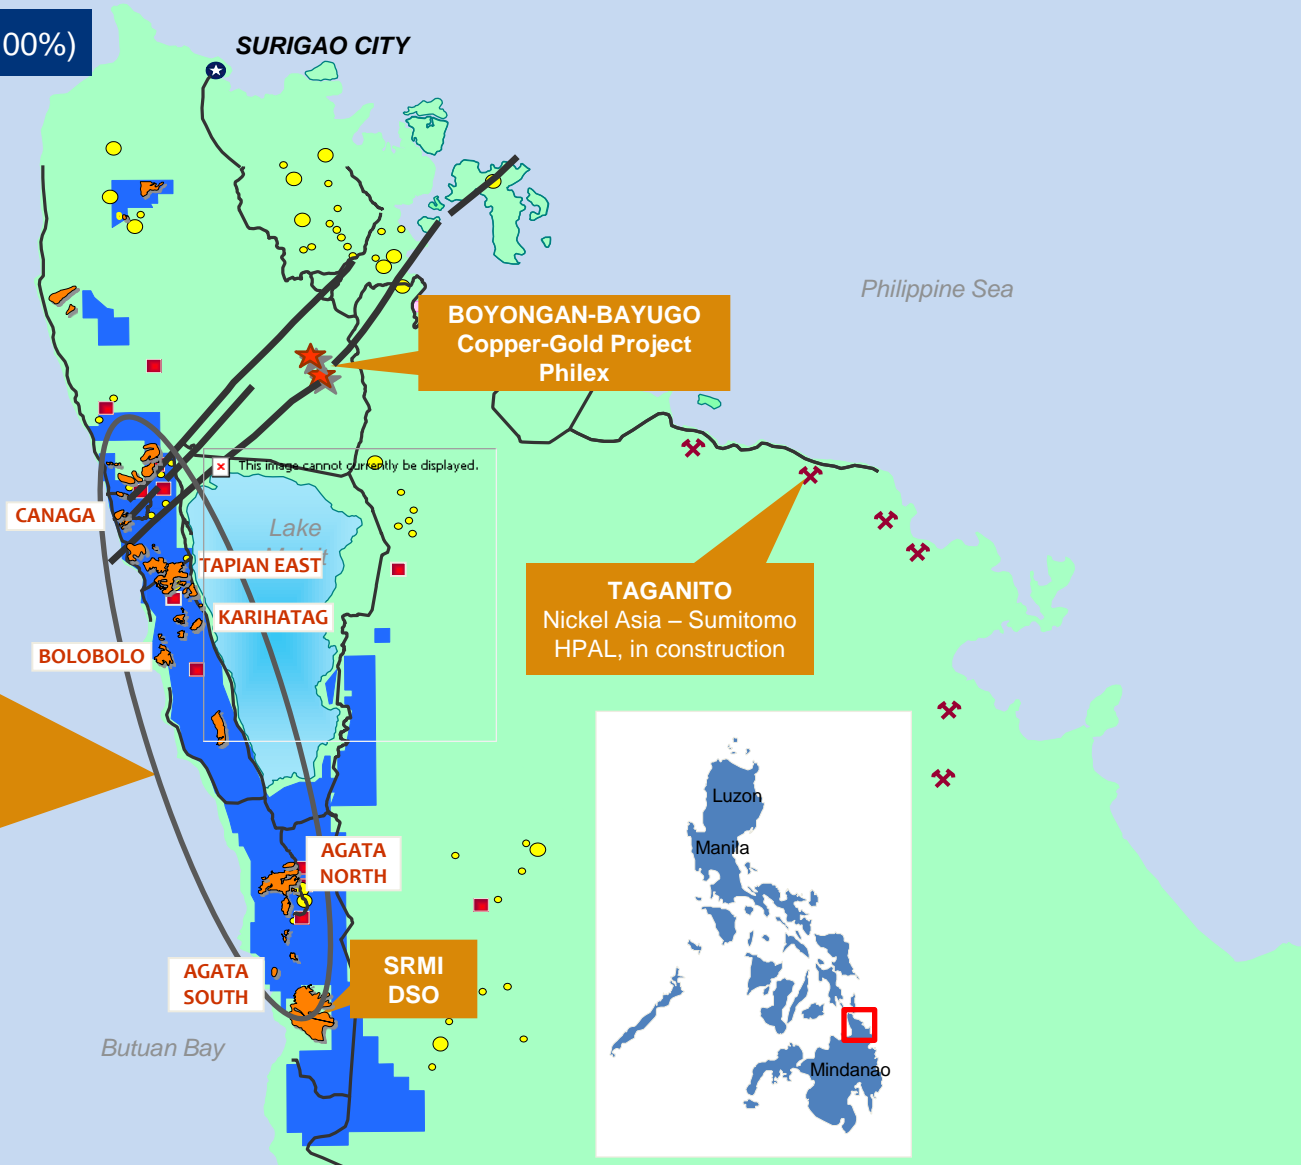

SURIGAO MINING DISTRICT: KEY PROJECTS

AGATA NICKEL (75%, OPTION 100%)

MAP KEY

- Mindoro tenements / applications
- Nickel laterite mineralization
- Nickel laterite mine
- Recent porphyry copper-gold discovery
- Porphyry copper-gold prospects
- Gold mine or prospect
- Fault
- TAPIAN Drilled area

0km 10km

AGATA RESOURCE
Combined Limonite & Saprolite

Measured & Indicated
42.7M DMT @ 1.01% Ni

Inferred
2.4M DMT @ 0.99% Ni

(Total 45.2M DMT @ 1.01% Ni)

10 defined regional targets
5 drilled to date

MINDORO
RESOURCES LTD